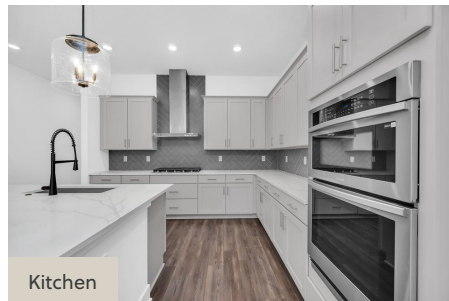

13062 SUNRISE HARVEST DRIVE
FROST

SINGLE FAMILY HOME FOR SALE IN WINTER GARDEN, FL

SALES CONTACT

407-214-3527

HARVEST@ROCKWELL-HOMES.COM

PRICED FROM
\$822,500

SQ 3,430 | BD 5 | 4 BA

About 13062 Sunrise Harvest Drive

New home by RockWell Homes the Frost plan features oversized home site, large back yard, covered front lanai, covered back yard lanai, 5 bedrooms, 4 bathrooms, home office with primary suite and guest bedroom on the first floor. Kitchen features eat in island, upgraded stainless steel appliances, cooktop, built in oven, microwave, dishwasher, undermount sink, Delta faucets, ceramic tile backsplash, upgraded flooring, upgraded 42-inch cabinets, lighting package, huge walk-in pantry and abundant solid surface countertop space. Primary suite on first floor complete with dual sink vanity, Delta faucets, ceramic tile shower with glass enclosure, free-standing garden tub, ceramic tile flooring, lighting package and towel bars. Secondary suite also on first floor features full bath with ceramic tile flooring, ceramic tile tub shower surround, Delta faucets, lighting package and towel bars. Three secondary bedrooms upstairs with two additional bathrooms feature ceramic ...