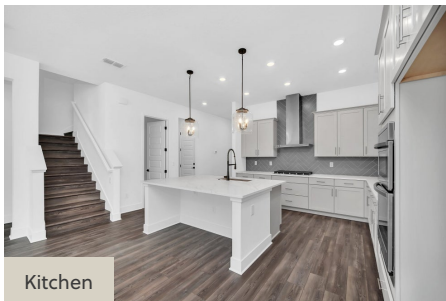

13062 SUNRISE HARVEST DRIVE
FROST

SINGLE FAMILY HOME FOR SALE IN WINTER GARDEN, FL

SALES CONTACT

407-214-3527

HARVEST@ROCKWELL-HOMES.COM

PRICED FROM
\$822,500

SQ 3,430 | BD 5 | 4 BA

About 13062 Sunrise Harvest Drive

New home by RockWell Homes the Frost plan features oversized home site, large back yard, covered front lanai, covered back yard lanai, 5 bedrooms, 4 bathrooms, home office with primary suite and guest bedroom on the first floor. Kitchen features eat in island, upgraded stainless steel appliances, cooktop, built in oven, microwave, dishwasher, undermount sink, Delta faucets, ceramic tile backsplash, upgraded flooring, upgraded 42-inch cabinets, lighting package, huge walk-in pantry and abundant solid surface countertop space. Primary suite on first floor complete with dual sink vanity, Delta faucets, ceramic tile shower with glass enclosure, free-standing garden tub, ceramic tile flooring, lighting package and towel bars. Secondary suite also on first floor features full bath with ceramic tile flooring, ceramic tile tub shower surround, Delta faucets, lighting package and towel bars. Three secondary bedrooms upstairs with two additional bathrooms feature ceramic ...