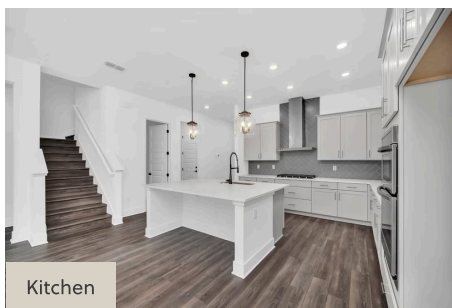

13081 SUNRISE HARVEST DRIVE
FROST

SINGLE FAMILY HOME FOR SALE IN WINTER GARDEN, FL

SALES CONTACT

407-214-3527

HARVEST@ROCKWELL-HOMES.COM

PRICED FROM
\$825,000

SQ 3,296 | BD 5 | 4 BA

About 13081 Sunrise Harvest Drive

New Home by RockWell Homes – Frost Plan lot #104. Discover the elegance and comfort of a luxurious new home designed to meet all your needs. This stunning home features 5 bedrooms, 4 bathrooms, and a spacious layout that includes both a primary suite and a guest bedroom on the first floor, making it ideal for multi-generational living or hosting visitors. The Frost plan also boasts an oversized covered front patio, a beautiful 8-foot front door, and a covered backyard lanai for seamless indoor-outdoor living. Step into the heart of the home, where the chef-inspired kitchen features a large eat-in island, stainless steel appliances, including a cooktop, oven, microwave, and dishwasher, and an undermount sink with a Delta faucet. The kitchen is further enhanced with a ceramic tile backsplash, upgraded 42-inch cabinets, abundant solid surface countertop ...