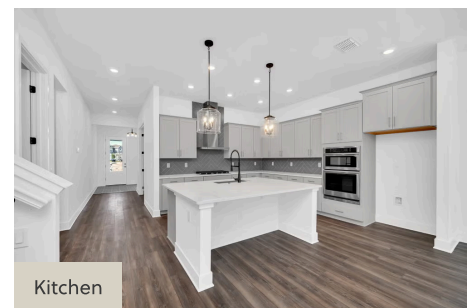

13081 SUNRISE HARVEST DRIVE
FROST

SINGLE FAMILY HOME FOR SALE IN WINTER GARDEN, FL

SALES CONTACT

407-214-3527

HARVEST@ROCKWELL-HOMES.COM

PRICED FROM
\$825,000

SQ 3,296 | BD 5 | 4 BA

About 13081 Sunrise Harvest Drive

New Home by RockWell Homes – Frost Plan lot #104. Discover the elegance and comfort of a luxurious new home designed to meet all your needs. This stunning home features 5 bedrooms, 4 bathrooms, and a spacious layout that includes both a primary suite and a guest bedroom on the first floor, making it ideal for multi-generational living or hosting visitors. The Frost plan also boasts an oversized covered front patio, a beautiful 8-foot front door, and a covered backyard lanai for seamless indoor-outdoor living. Step into the heart of the home, where the chef-inspired kitchen features a large eat-in island, stainless steel appliances, including a cooktop, oven, microwave, and dishwasher, and an undermount sink with a Delta faucet. The kitchen is further enhanced with a ceramic tile backsplash, upgraded 42-inch cabinets, abundant solid surface countertop ...