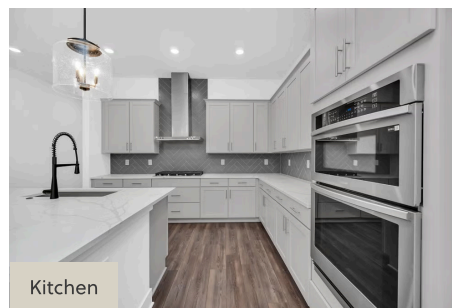

13081 SUNRISE HARVEST DRIVE
FROST

SINGLE FAMILY HOME FOR SALE IN WINTER GARDEN, FL

SALES CONTACT

407-214-3527

HARVEST@ROCKWELL-HOMES.COM

PRICED FROM
\$825,000

SQ 3,296 | BD 5 | 4 BA

About 13081 Sunrise Harvest Drive

New Home by RockWell Homes – Frost Plan lot #104. Discover the elegance and comfort of a luxurious new home designed to meet all your needs. This stunning home features 5 bedrooms, 4 bathrooms, and a spacious layout that includes both a primary suite and a guest bedroom on the first floor, making it ideal for multi-generational living or hosting visitors. The Frost plan also boasts an oversized covered front patio, a beautiful 8-foot front door, and a covered backyard lanai for seamless indoor-outdoor living. Step into the heart of the home, where the chef-inspired kitchen features a large eat-in island, stainless steel appliances, including a cooktop, oven, microwave, and dishwasher, and an undermount sink with a Delta faucet. The kitchen is further enhanced with a ceramic tile backsplash, upgraded 42-inch cabinets, abundant solid surface countertop ...