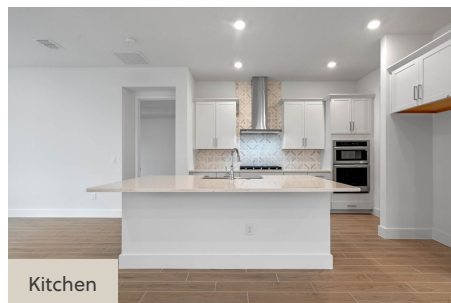

15086 SUMMER HARVEST ST
HEMINGWAY

SINGLE FAMILY HOME FOR SALE IN WINTER GARDEN, FL

SALES CONTACT

407-214-3527

HARVEST@ROCKWELL-HOMES.COM

PRICED FROM
\$689,000

SQ 1,934 | BD 3 | 2 BA

About 15086 Summer Harvest St

[2.99%* \(5.036%APR\)* Rate Promotion](#), call for details. New home single story Hemingway design by RockWell Homes features 3 bedrooms, 2 bathrooms, dining area, breakfast area, 2 car garage, covered front porch, covered back yard lanai. Kitchen features eat in island, solid surface countertops, upgraded stainless steel appliances, gas cooktop, microwave, oven, dishwasher, vent hood, undermount sink, Delta faucet, upgraded 42-inch cabinets, upgraded flooring, ceramic tile backsplash, butler's pantry, walk in storage pantry and lighting package. Primary suite with dual sink vanity, ceramic tile shower with glass enclosure, upgraded ceramic tile flooring, Delta faucets, walk in closet, lighting package and towel bars. Secondary bedrooms with walk in closets and full bathroom with ceramic tile flooring, ceramic tile tub shower surround, Delta faucets, lighting package and towel bars. In addition, this new home features 8 ft front door, full sprinkler ...

Exterior Design

Kitchen

LIMITED-TIME OFFER

MAXIMIZE YOUR PURCHASE POWER WITH FBC MORTGAGE, LLC'S **2/1 BUYDOWN PROGRAM**

• FORWARD COMMITMENT

- Save monthly with reduced interest payments
- Fixed interest rates on Conventional Loans
- Program available for eligible ready homes while supplies last