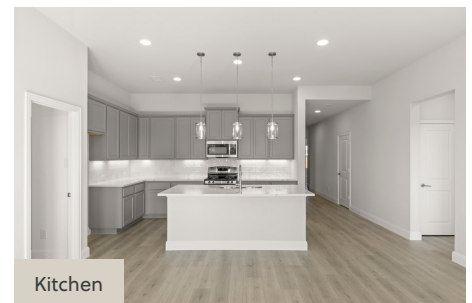

LIMITED-TIME OFFER

MAXIMIZE YOUR PURCHASE POWER WITH FBC MORTGAGE, LLC'S **2/1 BUYDOWN PROGRAM** + FORWARD COMMITMENT

- Save monthly with reduced initial payments
- Fixed interest rates on FHA, VA, and USDA Loans
- Program available for eligible moves to ready homes with supplies lost

2/1 BUYDOWN FOR A $450,000 PURCHASE PRICE			
YEAR	RATE	APR	MONTHLY P+I PAYMENT
YEAR 1 (18 MONTHS)	2.99%	5.735%	$1,880
YEAR 2 (18 MONTHS)	3.99%	5.735%	$2,307
YEARS 3-30 (30 MONTHS)	4.99%*	5.735%	$2,369
TOTAL SAVINGS OVER FIRST TWO YEARS: $9,253			

Subject to an eligible debt ratio based on HUD 2031 and 2231b limits on total debt amount of 43% (44% for VA/USDA). 30-year adjustable rate mortgage. Monthly payment is based on a 30-year fixed rate of 4.99% for the first two years. The rate then adjusts to the market rate. The program is subject to program rules and is not available in all areas. The program is subject to program rules and is not available in all areas. The program is subject to program rules and is not available in all areas. The program is subject to program rules and is not available in all areas.

Special Rate Promo **AV TO GET STARTED!**

Kitchen