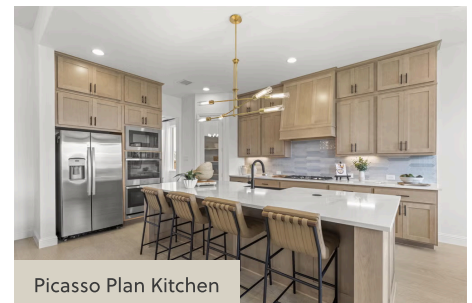

2102 HUNTWICK WAY PICASSO - 60 FT HOME SITE

SINGLE FAMILY HOME FOR SALE IN ROCKWALL, TX

SALES CONTACT

214-833-9229

NELSONLAKE@ROCKWELL-HOMES.COM

PRICED FROM
\$709,000

SQ 3,667 | BD 5 | 4 BA

About 2102 Huntwick Way

The Picasso new home plan by RockWell Homes epitomizes luxury and functionality, featuring 5 bedrooms, 4.5 bathrooms, a dining room, home office, gameroom all complemented by a 3-car garage. The elegant exterior showcases a combination of brick and stone, metal roof accents, shutters, an 8-foot front door, and covered patios, creating a striking first impression. Upon entering, the foyer with soaring ceilings leads to a versatile home office and a formal dining area, which then flows into the expansive open-concept living and kitchen space. The kitchen is a chef's dream, boasting a large island, solid surface countertops, GE stainless steel appliances, including a built-in gas cooktop, oven, microwave, and dishwasher. Additional features include a ceramic tile backsplash, 42-inch cabinets, a custom cabinet vent hood, undermount sink, Delta faucet, walk-in pantry, upgraded flooring, recessed can lighting, and upgraded cabinets. The family ...

Picasso Plan Kitchen

Picasso Plan Kitchen

Picasso Plan Kitchen

Floorplans

2102 HUNTWICK WAY
PICASSO - 60 FT HOME SITE

SINGLE FAMILY HOME FOR SALE IN ROCKWALL, TX
SQ 3,667 | BD 5 | 4 BA

Floorplans