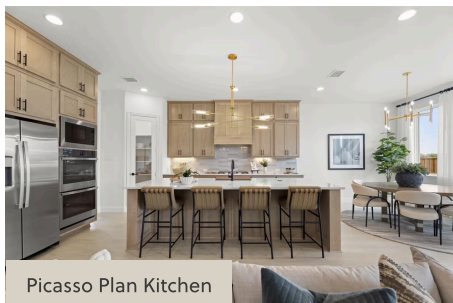

2102 HUNTWICK WAY PICASSO - 60 FT HOME SITE

SINGLE FAMILY HOME FOR SALE IN ROCKWALL, TX

SALES CONTACT

214-833-9229

NELSONLAKE@ROCKWELL-HOMES.COM

PRICED FROM
\$709,000

SQ 3,667 | BD 5 | 4 BA

About 2102 Huntwick Way

The Picasso new home plan by RockWell Homes epitomizes luxury and functionality, featuring 5 bedrooms, 4.5 bathrooms, a dining room, home office, gameroom all complemented by a 3-car garage. The elegant exterior showcases a combination of brick and stone, metal roof accents, shutters, an 8-foot front door, and covered patios, creating a striking first impression. Upon entering, the foyer with soaring ceilings leads to a versatile home office and a formal dining area, which then flows into the expansive open-concept living and kitchen space. The kitchen is a chef's dream, boasting a large island, solid surface countertops, GE stainless steel appliances, including a built-in gas cooktop, oven, microwave, and dishwasher. Additional features include a ceramic tile backsplash, 42-inch cabinets, a custom cabinet vent hood, undermount sink, Delta faucet, walk-in pantry, upgraded flooring, recessed can lighting, and upgraded cabinets. The family ...

Picasso Plan Kitchen

Picasso Plan Kitchen

Picasso Plan Kitchen

Floorplans

2102 HUNTWICK WAY
PICASSO - 60 FT HOME SITE

SINGLE FAMILY HOME FOR SALE IN ROCKWALL, TX
SQ 3,667 | BD 5 | 4 BA

Floorplans