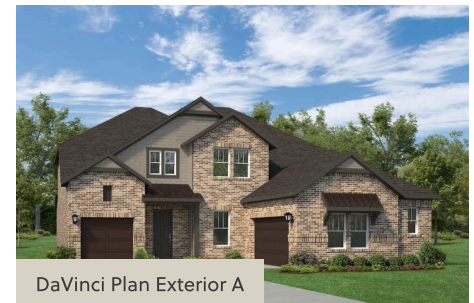

DAVINCI - 60 FT HOME SITE

SINGLE FAMILY HOME FOR SALE IN **ROCKWALL, TX**
2009 EUCLID DRIVE ROCKWALL, TX 75087
214-833-9229
NELSONLAKE@ROCKWELL-HOMES.COM

PRICED FROM
\$624,900

4 - 5 BEDS
3.5 - 5 BATHS
3,426 - 3,733 SQ FT

About DaVinci - 60 ft Home Site

The new DaVinci home plan by RockWell Homes offers an expansive and luxurious design with 4 to 5 bedrooms, 3 to 4.5 bathrooms, a study, media room, gameroom, and a three-car garage. The striking exterior combines full brick with stone accents, metal roof details, and stylish wood garage doors. Upon entering, you'll be greeted by a grand foyer with soaring ceilings and an elegant staircase, flanked by a study and a media room. The kitchen is a chef's delight, featuring a butler's pantry and a spacious walk-in storage pantry. It includes solid surface countertops, an undermount sink, a ceramic tile backsplash, and GE stainless steel appliances, such as a built-in oven, gas cooktop, and custom cabinet vent hood. Additional amenities include a dishwasher, upgraded flooring, recessed can lighting, Delta faucets, and 42-inch cabinets. The family room, designed with an open ...

Elevations

DAVINCI - 60 FT HOME SITE

SINGLE FAMILY HOME FOR SALE IN ROCKWALL, TX

All prices, promotions, features, floor plans, elevations and dimensions are subject to change without notice.

DAVINCI - 60 FT HOME SITE

SINGLE FAMILY HOME FOR SALE IN ROCKWALL, TX

DAVINCI - 60 FT HOME SITE

SINGLE FAMILY HOME FOR SALE IN ROCKWALL, TX

All prices, promotions, features, floor plans, elevations and dimensions are subject to change without notice.