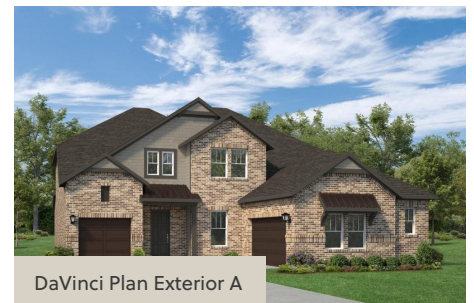

DAVINCI - 60 FT HOME SITE

SINGLE FAMILY HOME FOR SALE IN **ROCKWALL, TX**
2009 EUCLID DRIVE ROCKWALL, TX 75087
214-833-9229
NELSONLAKE@ROCKWELL-HOMES.COM

PRICED FROM
\$654,900

4 - 5 BEDS
3.5 - 5 BATHS
3,426 - 3,733 SQ FT

About DaVinci - 60 ft Home Site

The new DaVinci home plan by RockWell Homes offers an expansive and luxurious design with 4 to 5 bedrooms, 3 to 4.5 bathrooms, a study, media room, gameroom, and a three-car garage. The striking exterior combines ACME brick with stone accents, metal roof details, and stylish wood garage doors. Upon entering, you'll be greeted by a grand foyer with soaring ceilings and an elegant staircase, flanked by a study and a media room.

The family room, designed with an open concept, offers ...

Elevations

Davinci Exterior

Davinci Exterior

DaVinci Plan Exterior A

DAVINCI - 60 FT HOME SITE

SINGLE FAMILY HOME FOR SALE IN ROCKWALL, TX

All prices, promotions, features, floor plans, elevations and dimensions are subject to change without notice.

DAVINCI - 60 FT HOME SITE

SINGLE FAMILY HOME FOR SALE IN ROCKWALL, TX

All prices, promotions, features, floor plans, elevations and dimensions are subject to change without notice.

DAVINCI - 60 FT HOME SITE