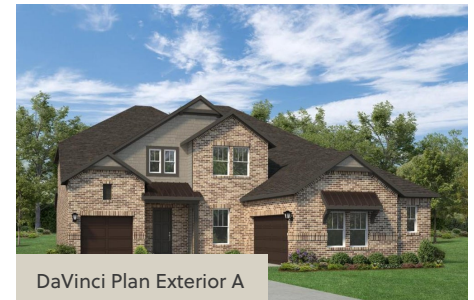

## DAVINCI- 70 FT HOME SITE

SINGLE FAMILY HOME FOR SALE IN ROCKWALL, TX  
2009 EUCLID DRIVE ROCKWALL, TX 75087  
214-833-9229  
NELSONLAKE@ROCKWELL-HOMES.COM

PRICED FROM  
**\$677,900**

4 - 5 BEDS  
3.5 - 5 BATHS  
3,426 - 3,733 SQ FT

## About DaVinci- 70 ft Home Site

The new DaVinci home plan by RockWell Homes offers an expansive and luxurious design with 4 to 5 bedrooms, 3 to 4.5 bathrooms, a study, media room, gameroom, and a three-car garage. The striking exterior combines ACME brick with stone accents, metal roof details, and stylish wood garage doors. Upon entering, you'll be greeted by a grand foyer with soaring ceilings and an elegant staircase, flanked by a study and a media room.

# DAVINCI- 70 FT HOME SITE

SINGLE FAMILY HOME FOR SALE IN ROCKWALL, TX

All prices, promotions, features, floor plans, elevations and dimensions are subject to change without notice.