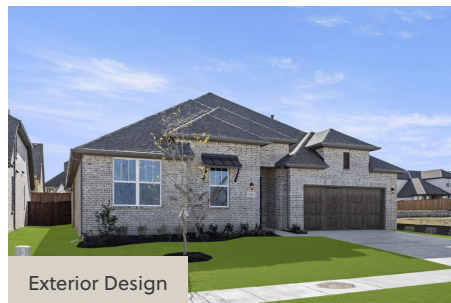

MATISSE - 60 FT HOME SITE

SINGLE FAMILY HOME FOR SALE IN **ROCKWALL, TX**
2009 EUCLID DRIVE ROCKWALL, TX 75087
214-833-9229
NELSONLAKE@ROCKWELL-HOMES.COM

PRICED FROM
\$594,900

4 - 5 BEDS
2.5 - 3 BATHS
2,910 - 2,931 SQ FT

About Matisse - 60 ft Home Site

The Matisse plan by RockWell Homes offers a sophisticated single-story design with an open-concept layout, featuring 4 to 5 bedrooms, 2.5 to 3.5 bathrooms, and options for a 2 to 3 car garage. The exterior combines a covered front porch and patio with a stylish brick facade and an elegant 8-foot front door. Inside, a private foyer leads to the formal dining area, living room, and open kitchen, designed for both comfort and functionality.

The primary suite, located at the back of the home ...

Elevations

MATISSE - 60 FT HOME SITE

SINGLE FAMILY HOME FOR SALE IN ROCKWALL, TX

All prices, promotions, features, floor plans, elevations and dimensions are subject to change without notice.

MATISSE - 60 FT HOME SITE

SINGLE FAMILY HOME FOR SALE IN ROCKWALL, TX

All prices, promotions, features, floor plans, elevations and dimensions are subject to change without notice.