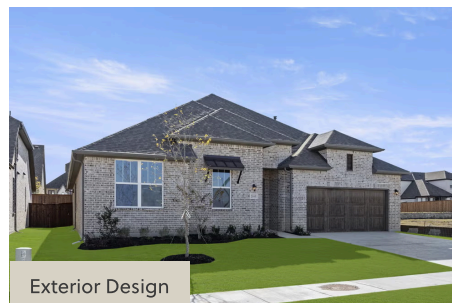

MATISSE - 70 FT HOME SITE

SINGLE FAMILY HOME FOR SALE IN **ROCKWALL, TX**
2009 EUCLID DRIVE ROCKWALL, TX 75087
214-833-9229
NELSONLAKE@ROCKWELL-HOMES.COM

PRICED FROM
\$589,900

4 - 5 BEDS
2.5 - 3 BATHS
2,910 - 2,931 SQ FT

About Matisse - 70 ft Home Site

The Matisse plan by RockWell Homes offers a sophisticated single-story design with an open-concept layout, featuring 4 to 5 bedrooms, 2.5 to 3.5 bathrooms, and options for a 2 to 3 car garage. The exterior combines a covered front porch and patio with a stylish brick facade and an elegant 8-foot front door. Inside, a private foyer leads to the formal dining area, living room, and open kitchen, designed for both comfort and functionality. The kitchen is a highlight of the home, featuring a center island, solid surface countertops, stainless steel appliances including a gas cooktop, built-in oven, and microwave, as well as a dishwasher. Additional kitchen features include an undermount sink, Delta faucet, a large walk-in pantry, ceramic tile backsplash, a custom vent hood, 42-inch upper cabinetry, and a lighting package. The primary suite, located at the back of ...

Elevations

MATISSE - 70 FT HOME SITE

SINGLE FAMILY HOME FOR SALE IN ROCKWALL, TX

All prices, promotions, features, floor plans, elevations and dimensions are subject to change without notice.

MATISSE - 70 FT HOME SITE

SINGLE FAMILY HOME FOR SALE IN ROCKWALL, TX

All prices, promotions, features, floor plans, elevations and dimensions are subject to change without notice.