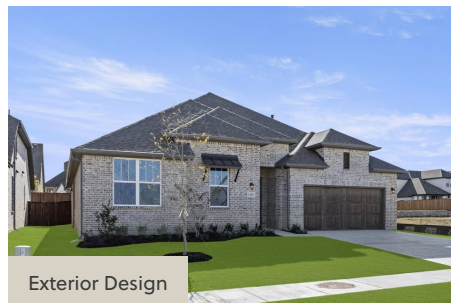

MATISSE - 70 FT HOME SITE

SINGLE FAMILY HOME FOR SALE IN **ROCKWALL, TX**
2009 EUCLID DRIVE ROCKWALL, TX 75087
214-833-9229
NELSONLAKE@ROCKWELL-HOMES.COM

PRICED FROM
\$619,900

4 - 5 BEDS
2.5 - 3 BATHS
2,910 - 2,931 SQ FT

About Matisse - 70 ft Home Site

The Matisse plan by RockWell Homes offers a sophisticated single-story design with an open-concept layout, featuring 4 to 5 bedrooms, 2.5 to 3.5 bathrooms, and options for a 2 to 3 car garage. The exterior combines a covered front porch and patio with a stylish brick facade and an elegant 8-foot front door. Inside, a private foyer leads to the formal dining area, living room, and open kitchen, designed for both comfort and functionality.

The primary suite, located at the back of the home ...

Elevations

MATISSE - 70 FT HOME SITE

SINGLE FAMILY HOME FOR SALE IN ROCKWALL, TX

All prices, promotions, features, floor plans, elevations and dimensions are subject to change without notice.

MATISSE - 70 FT HOME SITE

SINGLE FAMILY HOME FOR SALE IN ROCKWALL, TX

All prices, promotions, features, floor plans, elevations and dimensions are subject to change without notice.