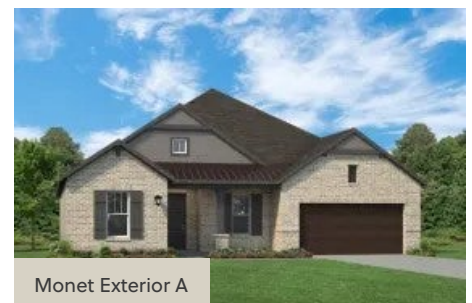

## MONET - 60 FT HOME SITE

SINGLE FAMILY HOME FOR SALE IN **ROCKWALL, TX**  
2009 EUCLID DRIVE ROCKWALL, TX 75087  
214-833-9229  
NELSONLAKE@ROCKWELL-HOMES.COM

PRICED FROM  
**\$584,900**

**4 BEDS**  
**3 BATHS**  
**2,837 - 2,901 SQ FT**

## About Monet - 60 ft Home Site

The luxurious Monet plan by RockWell Homes offers a blend of elegance and functionality with 4 bedrooms, 3 bathrooms, a study, a media room, and a two-car garage. The striking exterior combines ACME brick and stone with metal roof accents, wood garage doors, an 8-foot front door, and a covered patio, setting a sophisticated tone. Upon entry, the foyer opens to a versatile home office area and the first-floor media room, creating a welcoming and functional layout. The open-concept kitchen and living area is designed for both comfort and entertaining, featuring a center eat-in island. The kitchen boasts solid surface countertops, a ceramic tile backsplash, and GE stainless steel appliances, including a built-in oven, gas cooktop, microwave, and dishwasher. Additional features include an undermount sink, 42-inch cabinets, upgraded flooring, recessed can lighting, a walk-in pantry, and a Delta faucet. The living area, ...

# MONET - 60 FT HOME SITE

SINGLE FAMILY HOME FOR SALE IN ROCKWALL, TX

All prices, promotions, features, floor plans, elevations and dimensions are subject to change without notice.