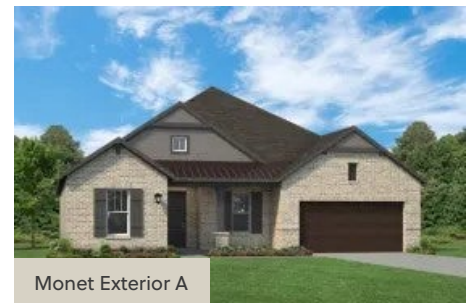

## MONET - 60 FT HOME SITE

SINGLE FAMILY HOME FOR SALE IN **ROCKWALL, TX**  
2009 EUCLID DRIVE ROCKWALL, TX 75087

214-833-9229

NELSONLAKE@ROCKWELL-HOMES.COM

PRICED FROM  
**\$554,900**

**4 BEDS**  
**3 BATHS**  
**2,837 - 2,901 SQ FT**

## About Monet - 60 ft Home Site

The luxurious Monet plan by RockWell Homes offers a blend of elegance and functionality with 4 bedrooms, 3 bathrooms, a study, a media room, and a two-car garage. The striking exterior combines ACME brick and stone with metal roof accents, wood garage doors, an 8-foot front door, and a covered patio, setting a sophisticated tone. Upon entry, the foyer opens to a versatile home office area and the first-floor media room, creating a welcoming and functional layout. The open-concept kitchen and living area is designed for both comfort and entertaining, featuring a center eat-in island. The kitchen boasts solid surface countertops, a ceramic tile backsplash, and GE stainless steel appliances, including a built-in oven, gas cooktop, microwave, and dishwasher. Additional features include an undermount sink, 42-inch cabinets, upgraded flooring, recessed can lighting, a walk-in pantry, and a Delta faucet. The living area, ...

# MONET - 60 FT HOME SITE

SINGLE FAMILY HOME FOR SALE IN ROCKWALL, TX

All prices, promotions, features, floor plans, elevations and dimensions are subject to change without notice.