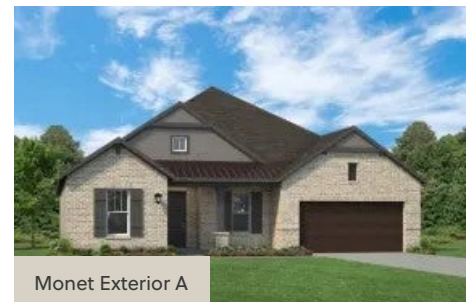

## MONET - 60 FT HOME SITE

SINGLE FAMILY HOME FOR SALE IN ROCKWALL, TX  
2009 EUCLID DRIVE ROCKWALL, TX 75087  
214-833-9229  
NELSONLAKE@ROCKWELL-HOMES.COM

PRICED FROM  
**\$582,900**

4 BEDS  
3 BATHS  
2,837 - 2,901 SQ FT

## About Monet - 60 ft Home Site

The luxurious Monet plan by RockWell Homes offers a blend of elegance and functionality with 4 bedrooms, 3 bathrooms, a study, a media room, and a two-car garage. The striking exterior combines ACME brick and stone with metal roof accents, wood garage doors, an 8-foot front door, and a covered patio, setting a sophisticated tone. Upon entry, the foyer opens to a versatile home office area and the first-floor media room, creating a welcoming and functional layout. The open-concept kitchen and living area is designed for both comfort and entertaining, featuring a center eat-in island. The kitchen boasts solid surface countertops, a ceramic tile backsplash, and GE stainless steel appliances, including a built-in oven, gas cooktop, microwave, and dishwasher. Additional features include an undermount sink, 42-inch cabinets, upgraded flooring, recessed can lighting, a walk-in pantry, and a Delta faucet. The living area, ...

# MONET - 60 FT HOME SITE

SINGLE FAMILY HOME FOR SALE IN ROCKWALL, TX

All prices, promotions, features, floor plans, elevations and dimensions are subject to change without notice.