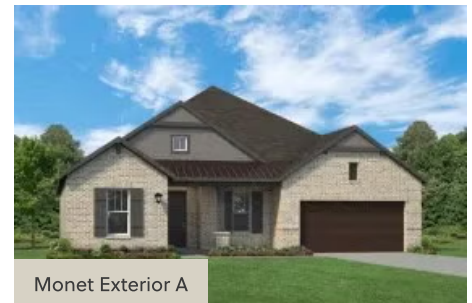

## MONET - 60 FT HOME SITE

SINGLE FAMILY HOME FOR SALE IN **ROCKWALL, TX**  
2009 EUCLID DRIVE ROCKWALL, TX 75087  
214-833-9229  
NELSONLAKE@ROCKWELL-HOMES.COM

PRICED FROM  
**\$554,900**

4 BEDS  
3 BATHS  
2,837 - 2,901 SQ FT

## About Monet - 60 ft Home Site

The luxurious Monet plan by RockWell Homes offers a blend of elegance and functionality with 4 bedrooms, 3 bathrooms, a study, a media room, and a two-car garage. The striking exterior combines full brick and stone with metal roof accents, wood garage doors, an 8-foot front door, and a covered patio, setting a sophisticated tone. Upon entry, the foyer opens to a versatile home office area and the first-floor media room, creating a welcoming and functional layout. The open-concept kitchen and living area is designed for both comfort and entertaining, featuring a center eat-in island. The kitchen boasts solid surface countertops, a ceramic tile backsplash, and GE stainless steel appliances, including a built-in oven, gas cooktop, microwave, and dishwasher. Additional features include an undermount sink, 42-inch cabinets, upgraded flooring, recessed can lighting, a walk-in pantry, and a Delta faucet. The ...

# MONET - 60 FT HOME SITE

SINGLE FAMILY HOME FOR SALE IN ROCKWALL, TX

All prices, promotions, features, floor plans, elevations and dimensions are subject to change without notice.