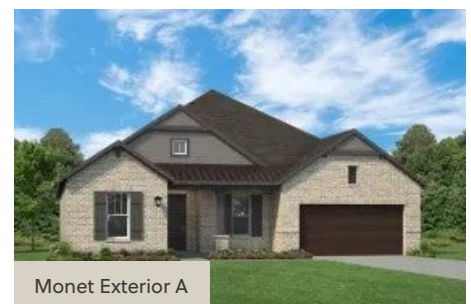

MONET - 70FT HOME SITE

SINGLE FAMILY HOME FOR SALE IN **ROCKWALL, TX**
2009 EUCLID DRIVE ROCKWALL, TX 75087

214-833-9229

NELSONLAKE@ROCKWELL-HOMES.COM

PRICED FROM
\$579,900

4 BEDS
3 BATHS
2,837 - 2,901 SQ FT

About Monet - 70ft Home Site

The luxurious Monet plan by RockWell Homes offers a blend of elegance and functionality with 4 bedrooms, 3 bathrooms, a study, a media room, and a two-car garage. The striking exterior combines ACME brick and stone with metal roof accents, wood garage doors, an 8-foot front door, and a covered patio, setting a sophisticated tone. Upon entry, the foyer opens to a versatile home office area and the first-floor media room, creating a welcoming and functional layout. The open-concept kitchen and living area is designed for both comfort and entertaining, featuring a center eat-in island. The kitchen boasts solid surface countertops, a ceramic tile backsplash, and GE stainless steel appliances, including a built-in oven, gas cooktop, microwave, and dishwasher. Additional features include an undermount sink, 42-inch cabinets, upgraded flooring, recessed can lighting, a walk-in pantry, and a Delta faucet. The living area, ...

Elevations

MONET - 70FT HOME SITE

SINGLE FAMILY HOME FOR SALE IN ROCKWALL, TX

All prices, promotions, features, floor plans, elevations and dimensions are subject to change without notice.

MONET - 70FT HOME SITE

SINGLE FAMILY HOME FOR SALE IN ROCKWALL, TX

All prices, promotions, features, floor plans, elevations and dimensions are subject to change without notice.