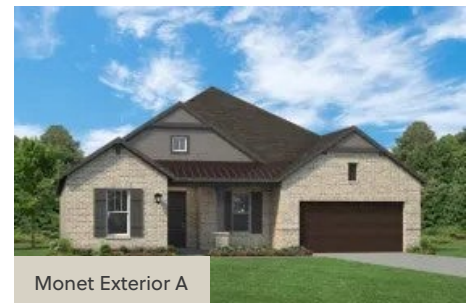

## MONET - 70FT HOME SITE

SINGLE FAMILY HOME FOR SALE IN **ROCKWALL, TX**  
2009 EUCLID DRIVE ROCKWALL, TX 75087  
214-833-9229  
NELSONLAKE@ROCKWELL-HOMES.COM

PRICED FROM  
**\$607,900**

**4 BEDS**  
**3 BATHS**  
**2,837 - 2,901 SQ FT**

## About Monet - 70ft Home Site

The luxurious Monet plan by RockWell Homes offers a blend of elegance and functionality with 4 bedrooms, 3 bathrooms, a study, a media room, and a two-car garage. The striking exterior combines ACME brick and stone with metal roof accents, wood garage doors, an 8-foot front door, and a covered patio, setting a sophisticated tone. Upon entry, the foyer opens to a versatile home office area and the first-floor media room, creating a welcoming and functional layout. The open-concept kitchen and living area is designed for both comfort and entertaining, featuring a center eat-in island. The kitchen boasts solid surface countertops, a ceramic tile backsplash, and GE stainless steel appliances, including a built-in oven, gas cooktop, microwave, and dishwasher. Additional features include an undermount sink, 42-inch cabinets, upgraded flooring, recessed can lighting, a walk-in pantry, and a Delta faucet. The living area, ...

# MONET - 70FT HOME SITE

SINGLE FAMILY HOME FOR SALE IN ROCKWALL, TX

All prices, promotions, features, floor plans, elevations and dimensions are subject to change without notice.