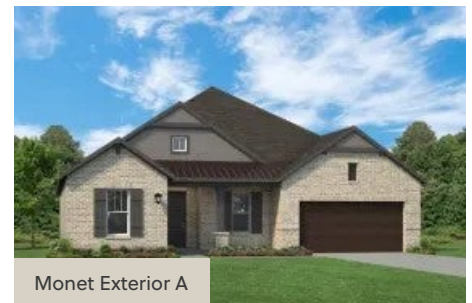

## MONET - 70FT HOME SITE

SINGLE FAMILY HOME FOR SALE IN **ROCKWALL, TX**  
2009 EUCLID DRIVE ROCKWALL, TX 75087  
214-833-9229  
NELSONLAKE@ROCKWELL-HOMES.COM

PRICED FROM  
**\$609,900**

**4 BEDS**  
**3 BATHS**  
**2,837 - 2,901 SQ FT**

## About Monet - 70ft Home Site

The luxurious Monet plan by RockWell Homes offers a blend of elegance and functionality with 4 bedrooms, 3 bathrooms, a study, a media room, and a two-car garage. The striking exterior combines ACME brick and stone with metal roof accents, wood garage doors, an 8-foot front door, and a covered patio, setting a sophisticated tone. Upon entry, the foyer opens to a versatile home office area and the first-floor media room, creating a welcoming and functional layout. The open-concept kitchen and living area is designed for both comfort and entertaining, featuring a center eat-in island. The kitchen boasts solid surface countertops, a ceramic tile backsplash, and GE stainless steel appliances, including a built-in oven, gas cooktop, microwave, and dishwasher. Additional features include an undermount sink, 42-inch cabinets, upgraded flooring, recessed can lighting, a walk-in pantry, and a Delta faucet. The living area, ...

# MONET - 70FT HOME SITE

SINGLE FAMILY HOME FOR SALE IN ROCKWALL, TX

All prices, promotions, features, floor plans, elevations and dimensions are subject to change without notice.