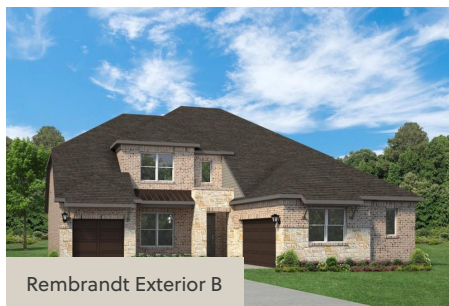

Rembrandt Exterior C

Rembrandt Exterior B