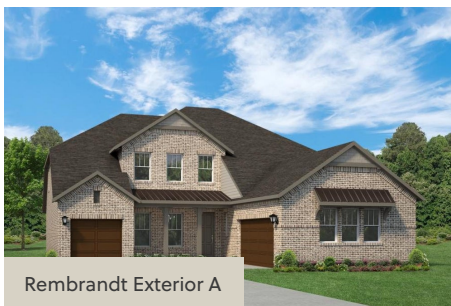

Rembrandt Exterior B

Elevations

Rembrandt Exterior A