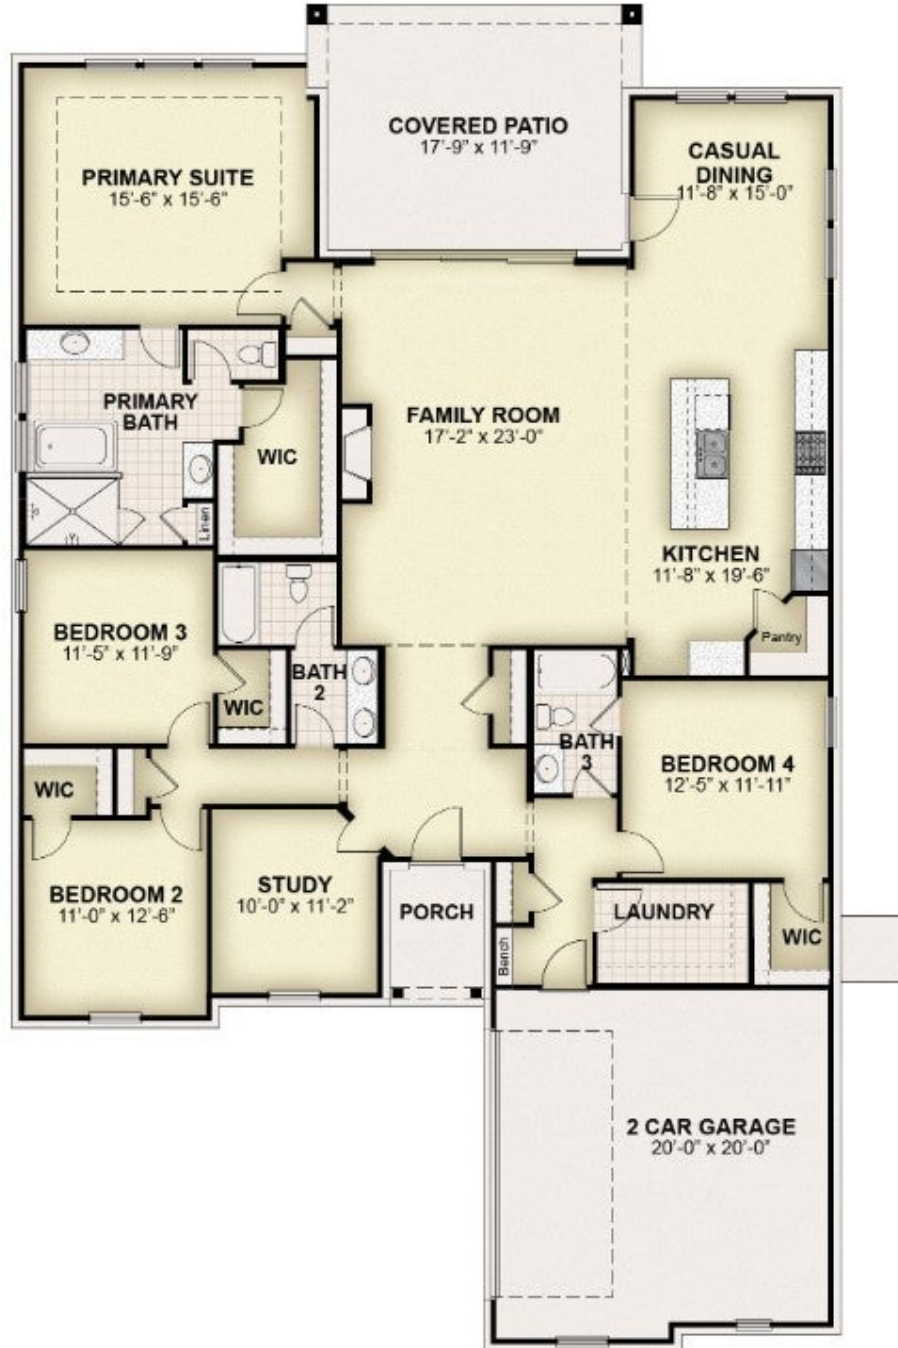

About Vermeer - 60ft Home Site

The luxurious Vermeer plan by RockWell Homes offers a blend of elegance and functionality with 4 bedrooms, 3 bathrooms, home office and a two-car garage. The striking exterior combines ACME brick and stone with metal roof accents, wood garage doors, an 8-foot front door, and a covered patio, setting a sophisticated tone.

Upon entry, the foyer opens to a versatile home office area creating a welcoming and functional layout. The open-concept kitchen and living area is designed for both comfort and entertaining, featuring a center eat-in island. The kitchen boasts solid surface countertops, a ceramic tile backsplash, and GE stainless steel appliances, including a built-in ...

VERMEER - 60FT HOME SITE

SINGLE FAMILY HOME FOR SALE IN ROCKWALL, TX

All prices, promotions, features, floor plans, elevations and dimensions are subject to change without notice.

VERMEER - 60FT HOME SITE

SINGLE FAMILY HOME FOR SALE IN ROCKWALL, TX

All prices, promotions, features, floor plans, elevations and dimensions are subject to change without notice.