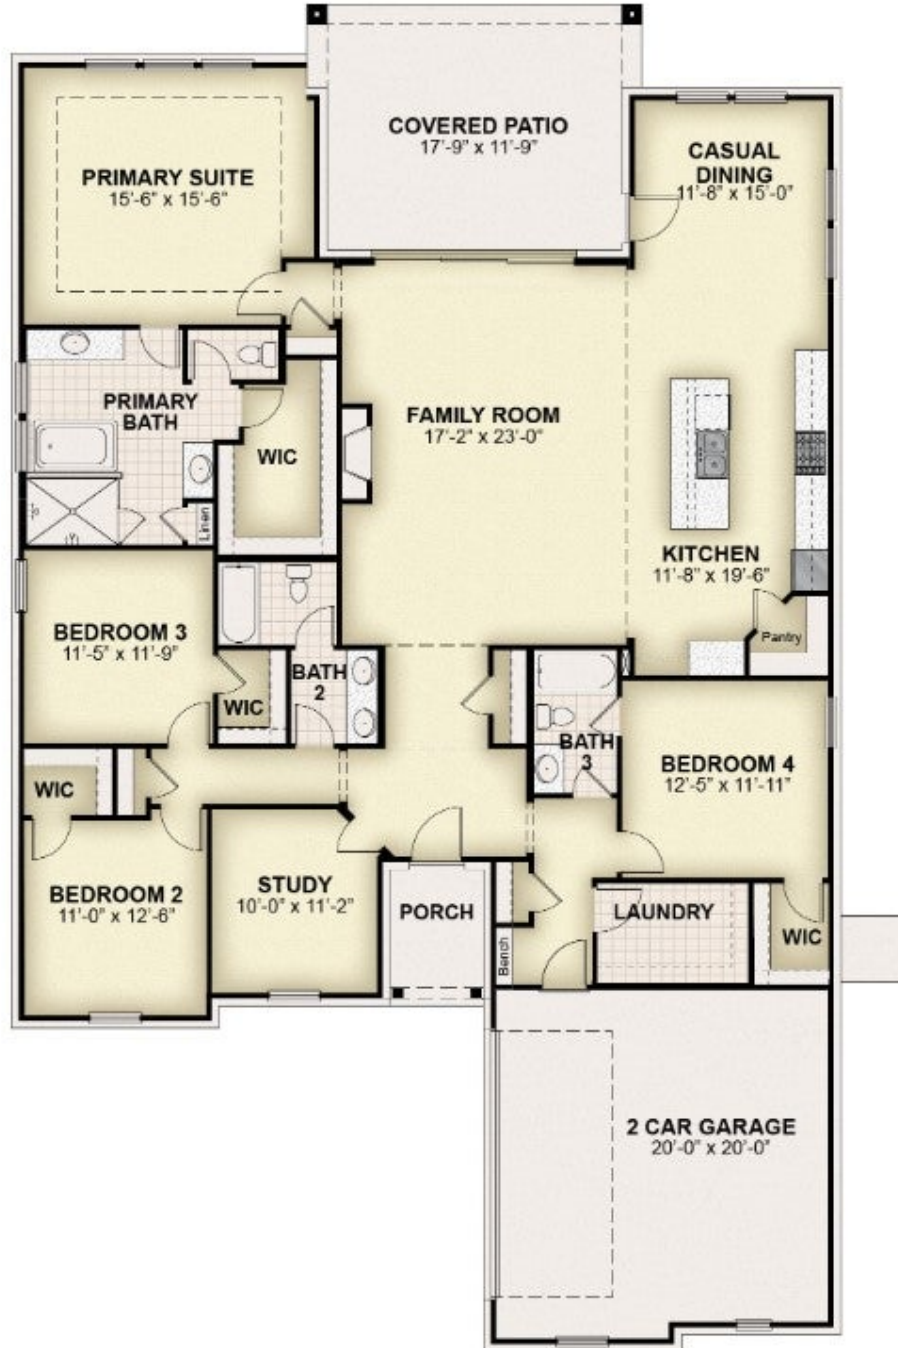

About Vermeer - 70ft Home Site

The luxurious Vermeer plan by RockWell Homes offers a blend of elegance and functionality with 4 bedrooms, 3 bathrooms, home office and a two-car garage. The striking exterior combines ACME brick and stone with metal roof accents, wood garage doors, an 8-foot front door, and a covered patio, setting a sophisticated tone.

Upon entry, the foyer opens to a versatile home office area creating a welcoming and functional layout. The open-concept kitchen and living area is designed for both comfort and entertaining, featuring a center eat-in island. The kitchen boasts solid surface countertops, a ceramic tile backsplash, and GE stainless steel appliances, including a built-in ...

VERMEER - 70FT HOME SITE

SINGLE FAMILY HOME FOR SALE IN ROCKWALL, TX

All prices, promotions, features, floor plans, elevations and dimensions are subject to change without notice.

**ROCKWELL
HOMES**

VERMEER - 70FT HOME SITE

SINGLE FAMILY HOME FOR SALE IN ROCKWALL, TX

All prices, promotions, features, floor plans, elevations and dimensions are subject to change without notice.