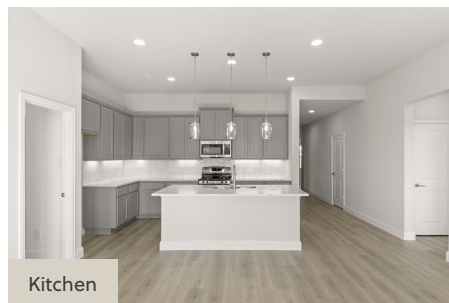

2227 RIVER BEND ROAD
LOMBARDI

SINGLE FAMILY HOME FOR SALE IN ROYSE CITY, TX
SALES CONTACT
682-356-4320
CREEKSIDE@ROCKWELL-HOMES.COM

PRICED FROM
\$388,000

SQ 2,025 | BD 4 | 3 BA

About 2227 River Bend Road

New single-story home by RockWell Homes is thoughtfully designed to offer spacious and modern living. Featuring 4 bedrooms and 3 bathrooms, this home includes a 2-car garage and a striking exterior of full ACME brick, complemented by a covered porch and energy-efficient dual-pane windows. Inside, the open-concept layout seamlessly integrates the kitchen, living, and dining areas, all situated at the back of the home for added privacy and natural light. The kitchen boasts an island with bar-top seating, solid surface countertops, an undermount sink, stainless steel appliances, dishwasher, microwave, range oven, ceramic tile backsplash, Delta faucet, 42-inch cabinets, recessed can lighting and a walk-in pantry. The primary bedroom suite, also located at the rear, offers dual sink vanities, a garden tub, a ceramic tile shower with a glass enclosure, ceramic tile flooring, hardware package and upscale Delta faucets. Secondary bathrooms ...