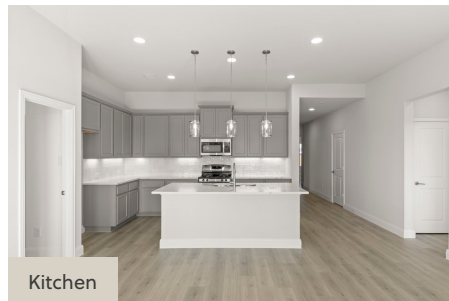

2227 RIVER BEND ROAD
LOMBARDI

SINGLE FAMILY HOME FOR SALE IN ROYSE CITY, TX
SALES CONTACT
682-356-4320
CREEKSIDE@ROCKWELL-HOMES.COM

PRICED FROM
\$373,000

SQ 2,025 | BD 4 | 3 BA

About 2227 River Bend Road

New single-story home by RockWell Homes is thoughtfully designed to offer spacious and modern living. Featuring 4 bedrooms and 3 bathrooms, this home includes a 2-car garage and a striking exterior of full ACME brick, complemented by a covered porch and energy-efficient dual-pane windows. Inside, the open-concept layout seamlessly integrates the kitchen, living, and dining areas, all situated at the back of the home for added privacy and natural light. The kitchen boasts an island with bar-top seating, solid surface countertops, an undermount sink, stainless steel appliances, dishwasher, microwave, range oven, ceramic tile backsplash, Delta faucet, 42-inch cabinets, recessed can lighting and a walk-in pantry. The primary bedroom suite, also located at the rear, offers dual sink vanities, a garden tub, a ceramic tile shower with a glass enclosure, ceramic tile flooring, hardware package and upscale Delta faucets. Secondary bathrooms ...