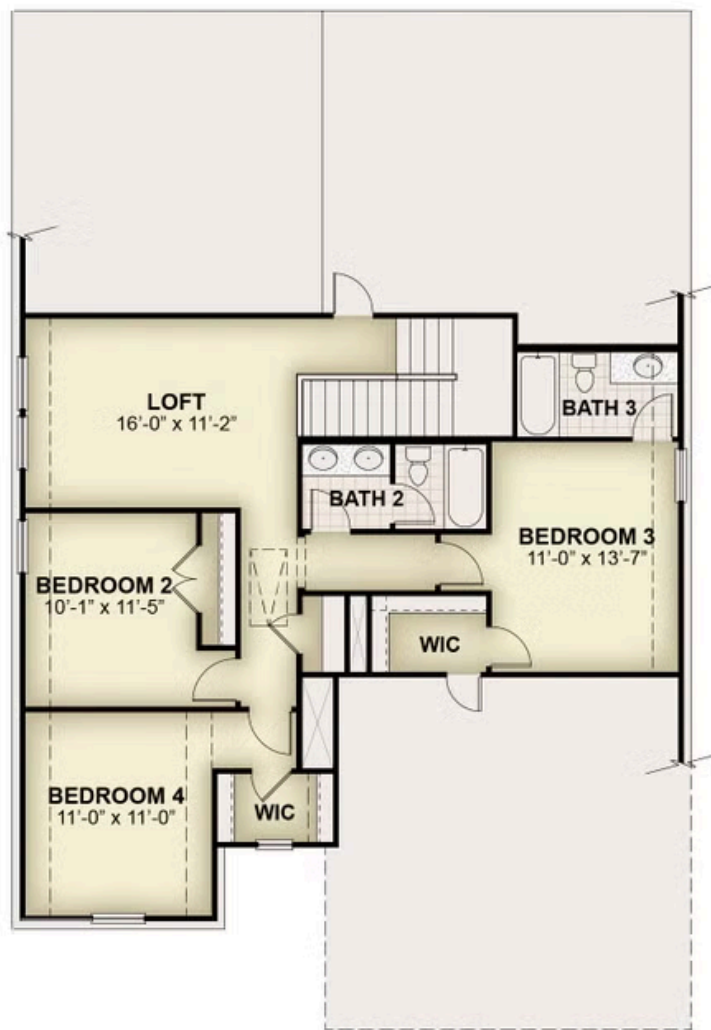

## About 2445 Wheatfield Nook Road

New two-story home by RockWell Homes, a perfect combination of elegance and functionality. This spacious home offers 5 bedrooms and 3.5 bathrooms, providing the ideal layout for growing families and those who need extra space. The home includes a home office, a gameroom, and a 2-car garage for added convenience and flexibility. The exterior is highlighted by full brick, a welcoming covered porch, covered back yard patio and dual-pane energy-efficient windows, offering both style and comfort. The open-concept design places the living, kitchen, and dining areas at the heart of the home, creating a seamless flow between ...

## Floorplans

2445 WHEATFIELD NOOK ROAD  
RYDER

SINGLE FAMILY HOME FOR SALE IN ROYSE CITY, TX  
SQ 2,837 | BD 5 | 3 BA

## Floorplans

All prices, promotions, features, floor plans, elevations and dimensions are subject to change without notice.