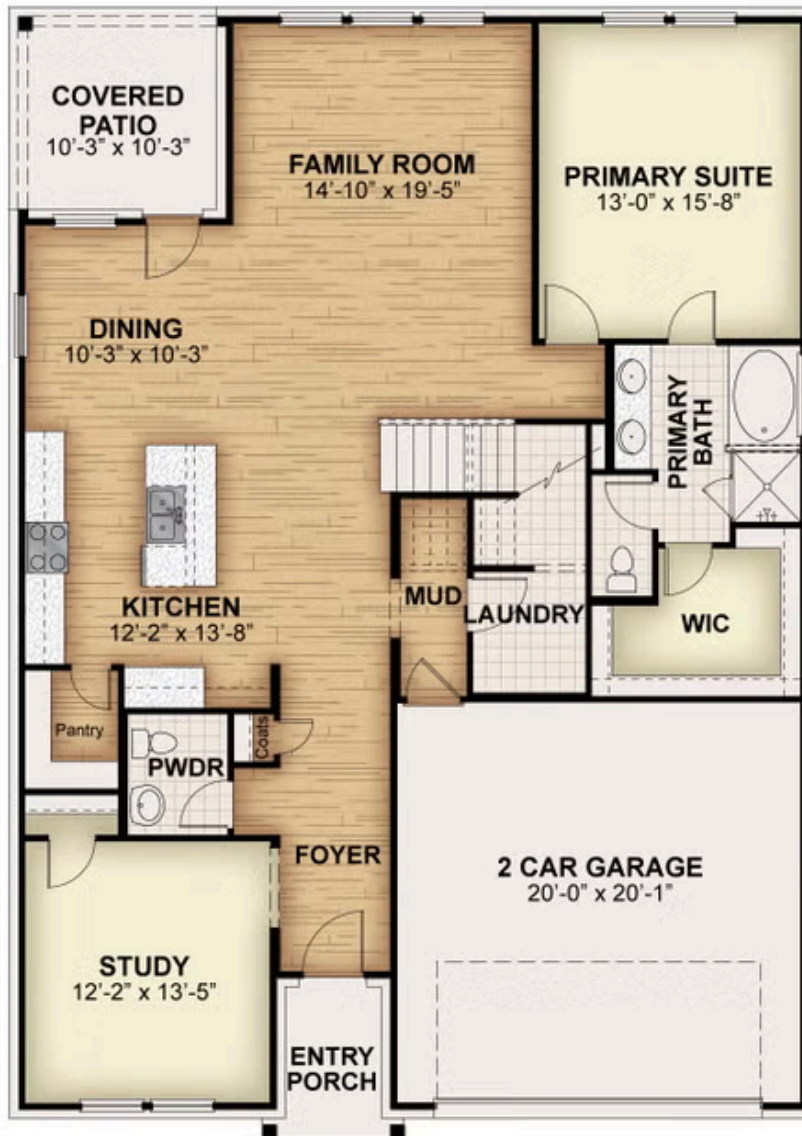

PENNANT

SINGLE FAMILY HOME FOR SALE IN ROYSE CITY, TX
2263 RIVER BEND ROAD ROYSE CITY, TX 75189
682-356-4320
MATT@ROCKWELL-HOMES.COM

PRICED FROM
\$381,900

4 - 5 BEDS
2.5 - 4.5 BATHS
2,581 - 2,657 SQ FT

About Pennant

New two-story home by RockWell Homes, designed to seamlessly blend contemporary style with functional living spaces. This thoughtfully crafted home offers a flexible layout with 4 to 5 bedrooms and 2.5 to 4 bathrooms, providing ample room for growing families or those who enjoy extra space. The home also includes a 2-car garage, a striking full brick exterior, a covered patio, and dual-pane energy-efficient windows for optimal comfort and savings. The open-concept design places the living, kitchen, and dining areas at the back of the home for added privacy and flow. The kitchen is a chef's dream, featuring a spacious ...

Elevations

PENNANT

SINGLE FAMILY HOME FOR SALE IN ROYSE CITY, TX

All prices, promotions, features, floor plans, elevations and dimensions are subject to change without notice.